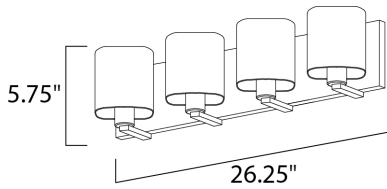

**PRODUCT DESCRIPTION**

Satin White bands of cased glass wrap around each lamp creating a soft ribbon of light. Back plates finished in Polished Chrome or Satin Nickel complement the majority of bath fittings.

**MEASUREMENTS**

DIMENSION : 26.25" W x 5.75" H x 5.5" Ext  
 BACK PLATE : 26.25" W x 5.5" H x 2.75" HCO  
 HANGING WEIGHT : 6.78 lb

**LAMPING**

INPUT VOLTAGE : 120V  
 BULB : 4 x 60W Incandescent E26 Medium , 240W Total  
 BULB INCLUDED : (Not Included)  
 DIMMABLE : Yes